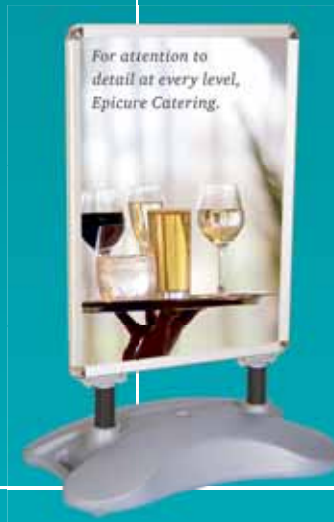

OUTDOOR PORTABLE SIGNAGE

A Frames

ALUMINIUM A FRAMES

Outdoor A frame in which you can alter your message anytime. Just slip your new print into the frame.

COLORBOND A FRAMES

Sturdy, strong and ideal for outside your premises.

CORFLUTE A FRAMES

Easy cost effective signage for outdoor events. Fold under legs.

Storm Banner Systems

Choose from a double sided unit or a single sided display.

The Storm offers a fast and easy solution for instant promotional and point of purchase displays both indoor and outdoors.

Packs conveniently into a carry bag. About 5kgs is all you will have to carry. Banner size 800mm wide x 2m high

Outdoor Poster Stand

A great look for your outdoor promotions. Double sided unit that sits on a water base that can be wheeled around. Clip system for your image so you can alter anytime.